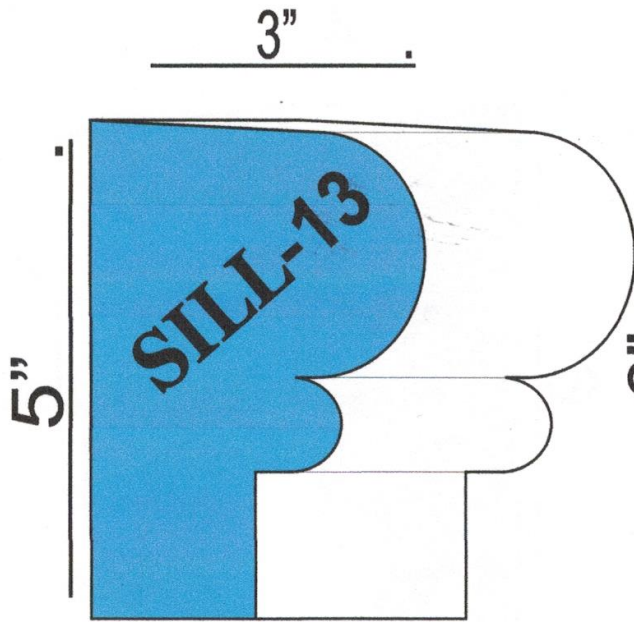

EXPRESS STUCCO SUPPLY

Standard SHAPES

TEL: 973 928 4435