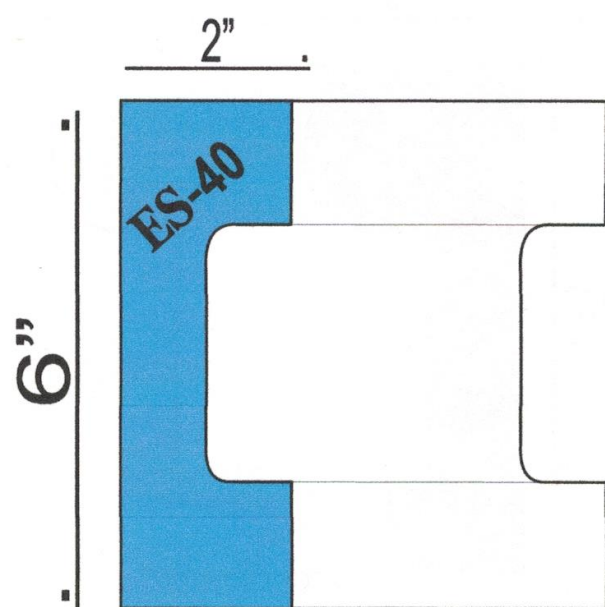

EXPRESS STUCCO SUPPLY

Standard SHAPES

TEL: 973 928 4435