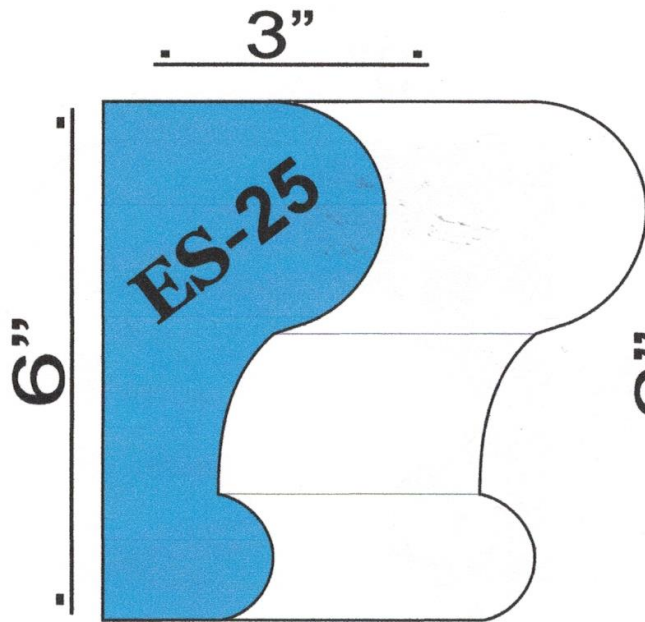

EXPRESS STUCCO SUPPLY

Standard SHAPES

TEL: 973 928 4435