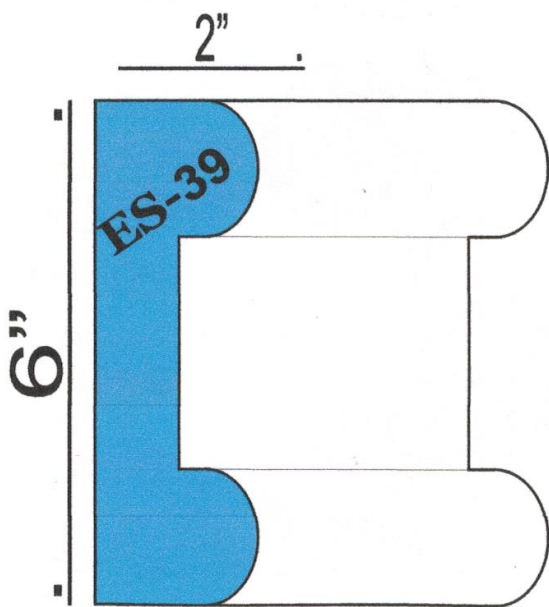

EXPRESS STUCCO SUPPLY

Standard SHAPES

TEL: 973 928 4435