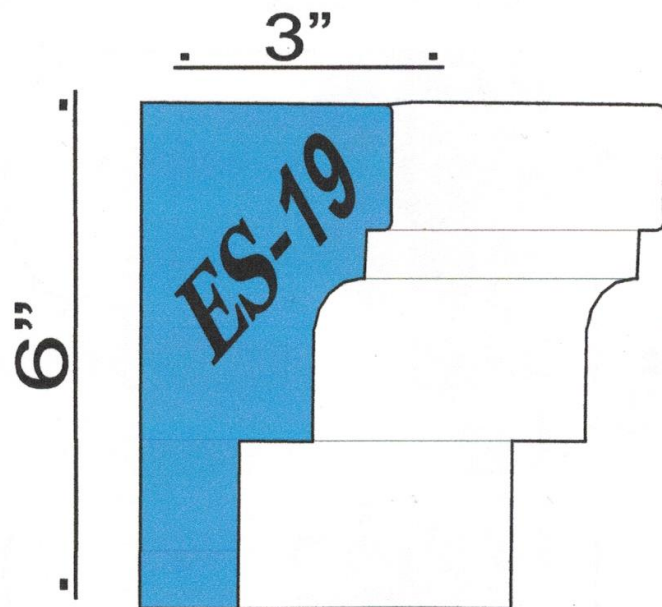

EXPRESS STUCCO SUPPLY

Standard SHAPES

TEL: 973 928 4435