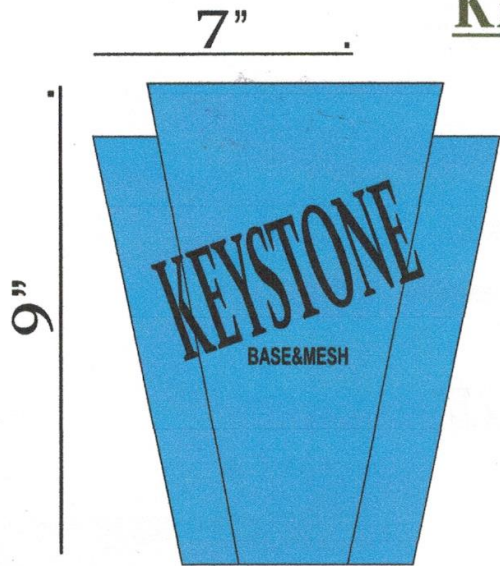

EXPRESS STUCCO SUPPLY

Standard SHAPES

TEL: 973 928 4435

KEYSTONE