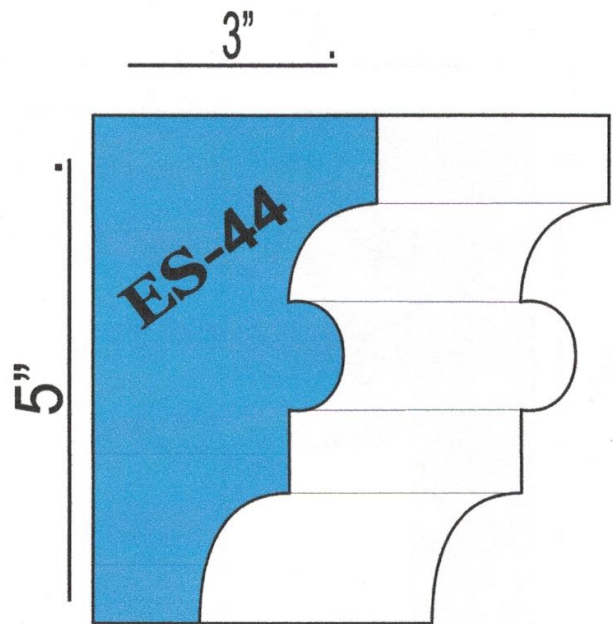

EXPRESS STUCCO SUPPLY

Standard SHAPES

TEL: 973 928 4435