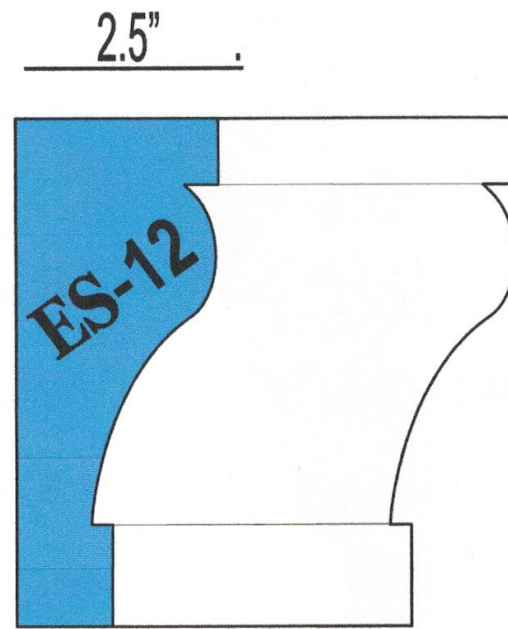

EXPRESS STUCCO SUPPLY

Standard SHAPES

TEL: 973 928 4435