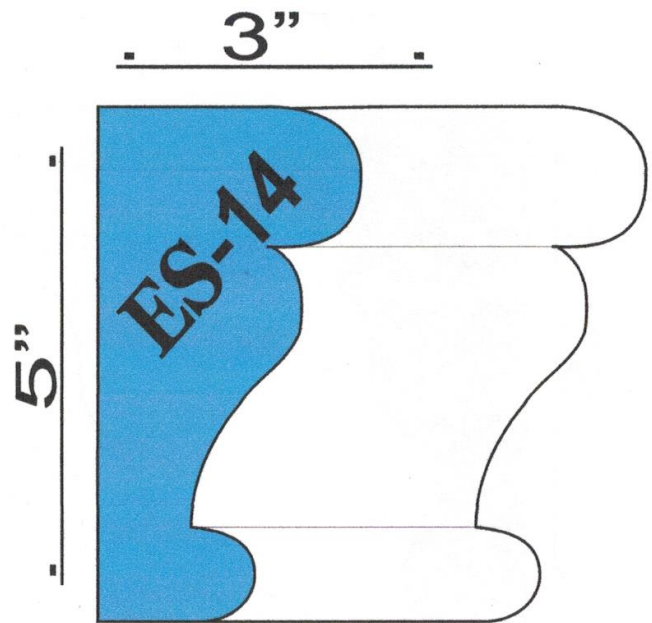

EXPRESS STUCCO SUPPLY

Standard SHAPES

TEL: 973 928 4435