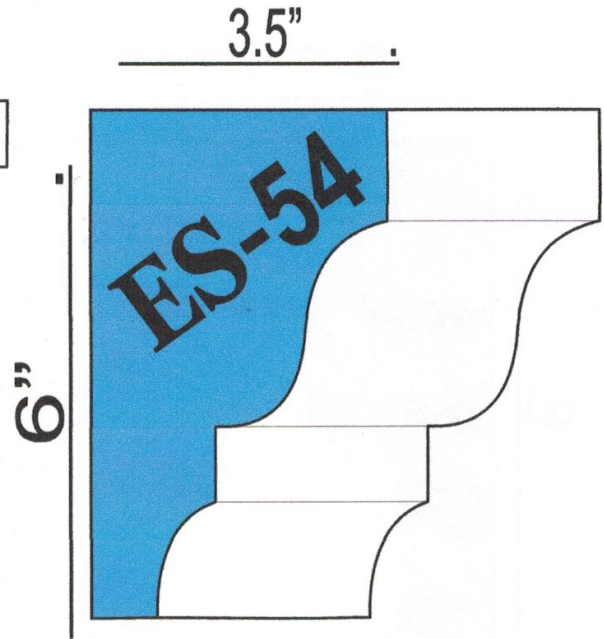

EXPRESS STUCCO SUPPLY

Standard SHAPES

TEL: 973 928 4435