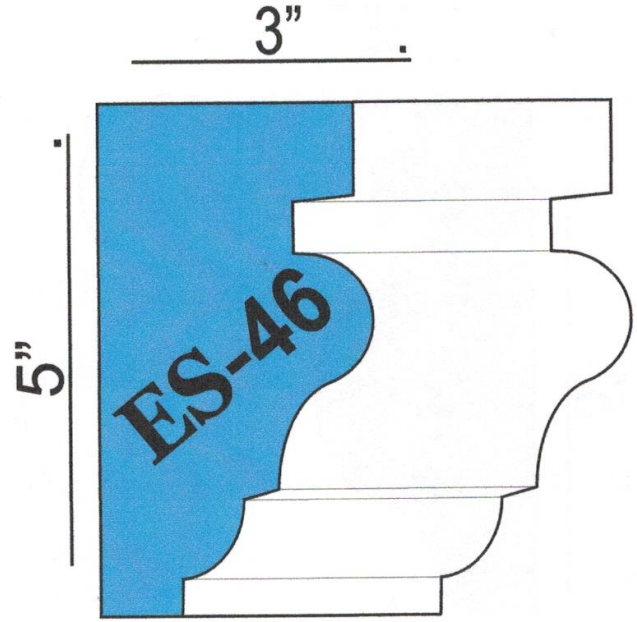

EXPRESS STUCCO SUPPLY

Standard SHAPES

TEL: 973 928 4435