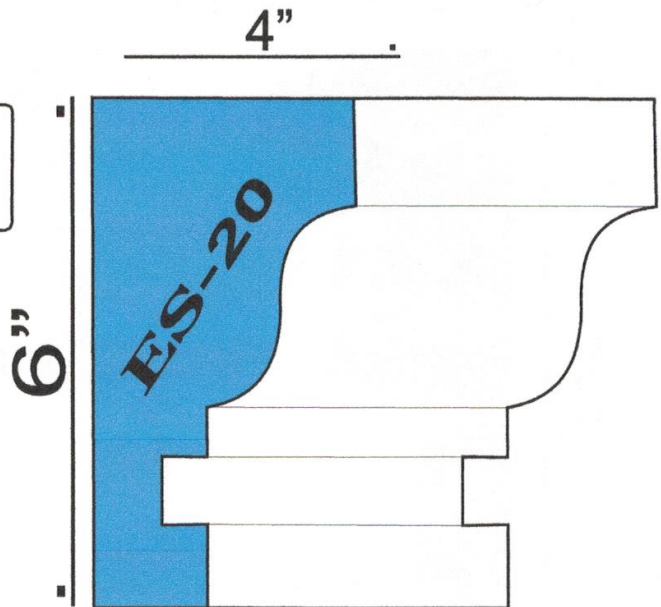

EXPRESS STUCCO SUPPLY

Standard SHAPES

TEL: 973 928 4435