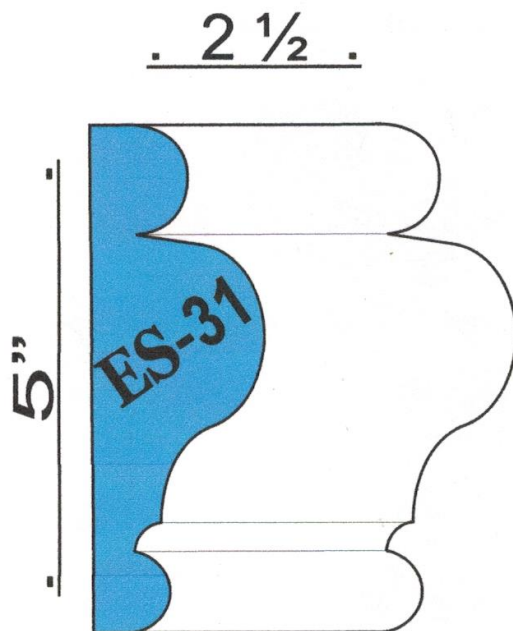

EXPRESS STUCCO SUPPLY

Standard SHAPES

TEL: 973 928 4435