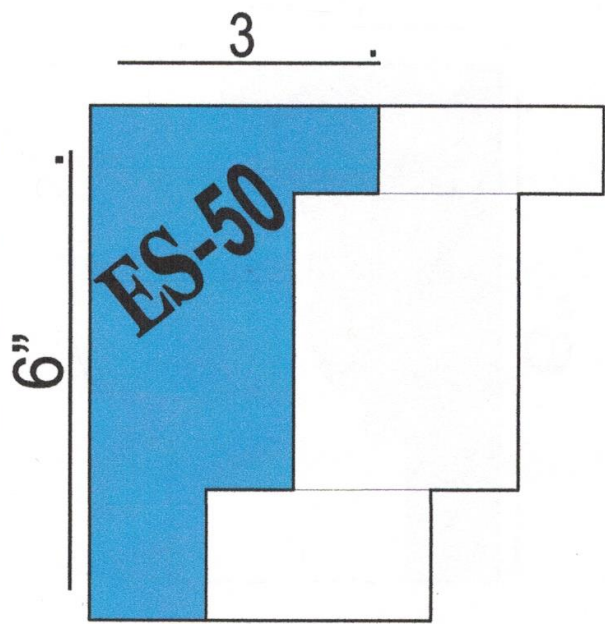

EXPRESS STUCCO SUPPLY

Standard SHAPES

TEL: 973 928 4435