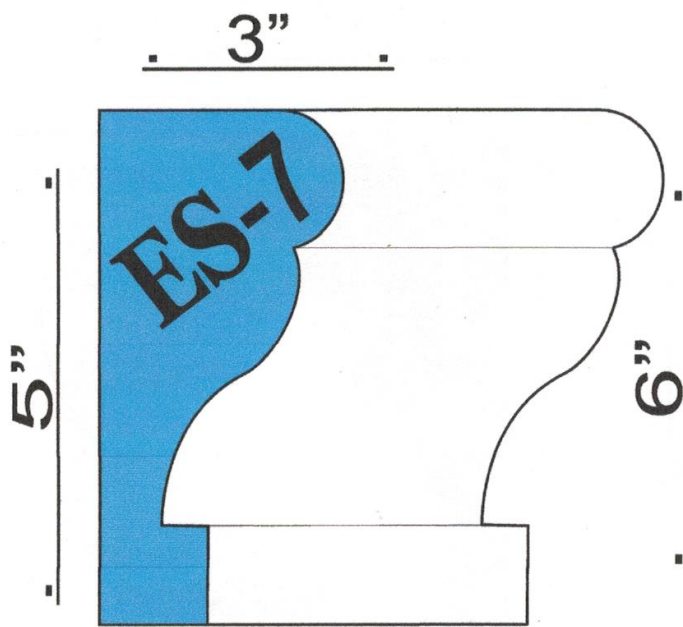

EXPRESS STUCCO SUPPLY

Standard SHAPES

TEL: 973 928 4435