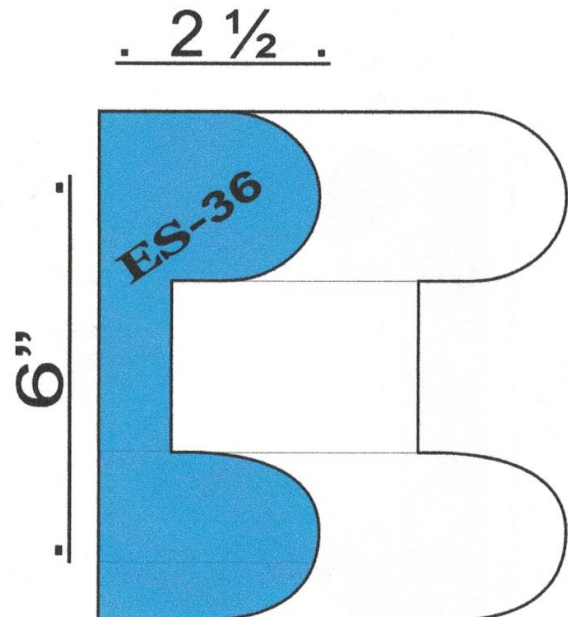

EXPRESS STUCCO SUPPLY

Standard SHAPES

TEL: 973 928 4435