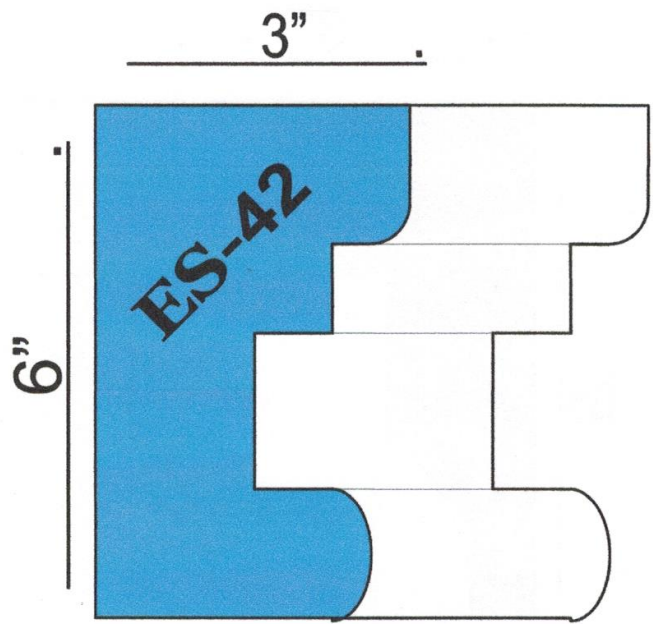

EXPRESS STUCCO SUPPLY

Standard SHAPES

TEL: 973 928 4435