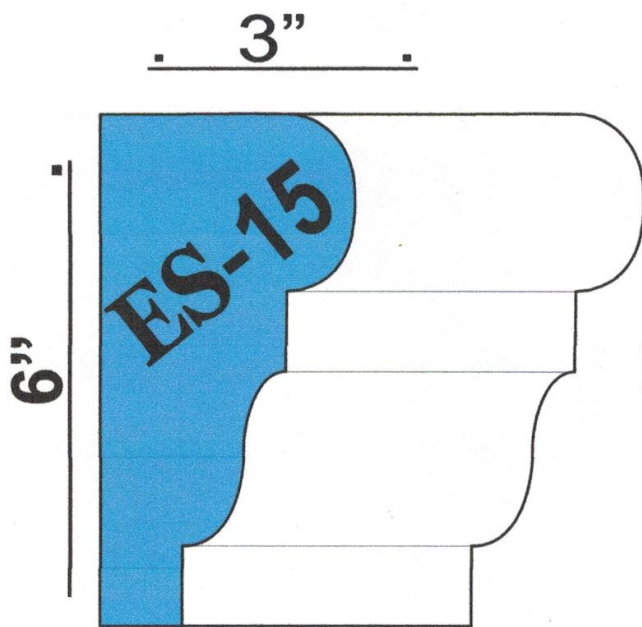

EXPRESS STUCCO SUPPLY

Standard SHAPES

TEL: 973 928 4435