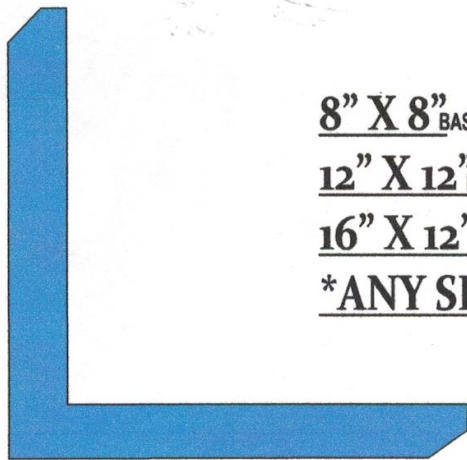

EXPRESS STUCCO SUPPLY

Standard SHAPES

TEL: 973 928 4435

QUOINS

8" X 8" BASE&MESH

12" X 12" BASE&MESH

16" X 12"

ANY SIZE