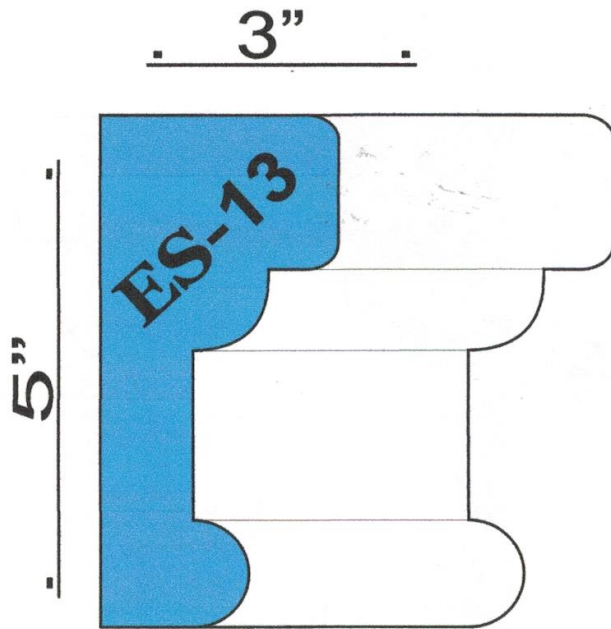

EXPRESS STUCCO SUPPLY

Standard SHAPES

TEL: 973 928 4435