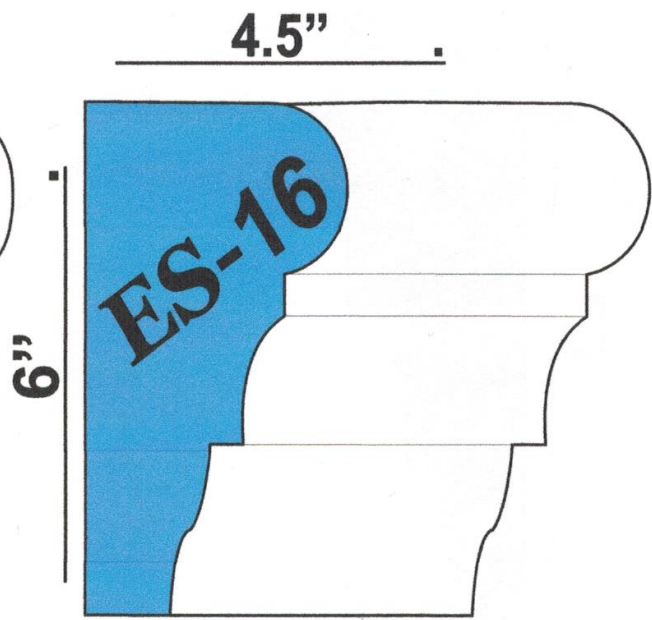

EXPRESS STUCCO SUPPLY

Standard SHAPES

TEL: 973 928 4435