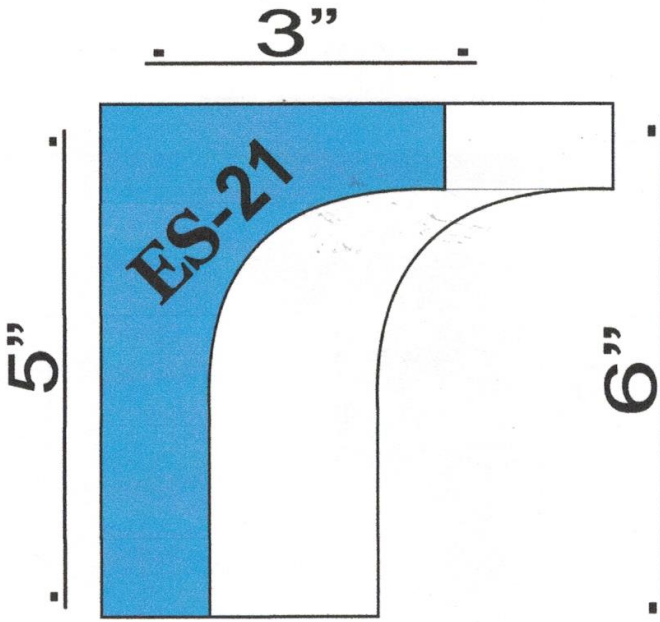

EXPRESS STUCCO SUPPLY

Standard SHAPES

TEL: 973 928 4435