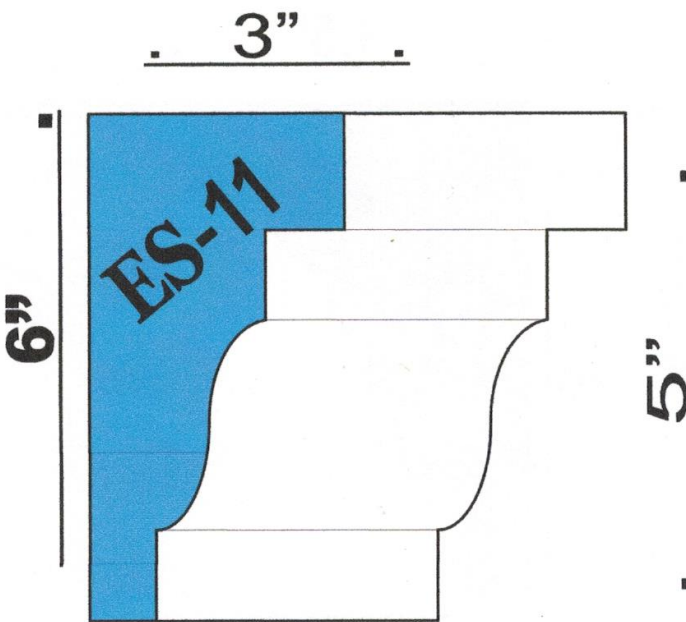

EXPRESS STUCCO SUPPLY

Standard SHAPES

TEL: 973 928 4435