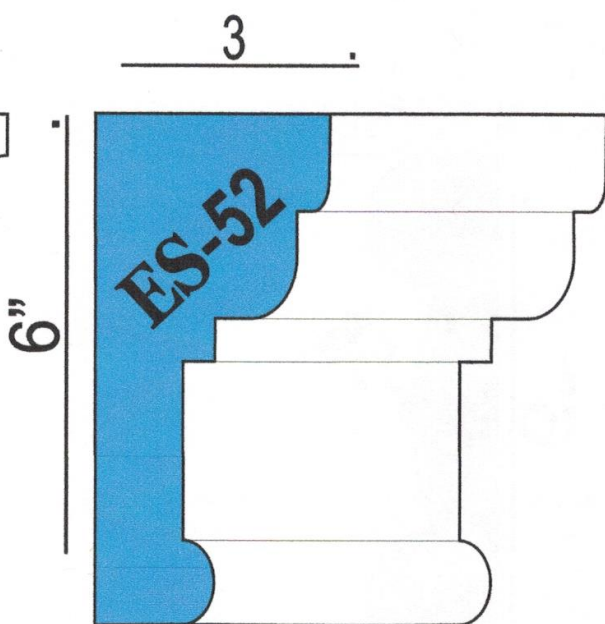

EXPRESS STUCCO SUPPLY

Standard SHAPES

TEL: 973 928 4435