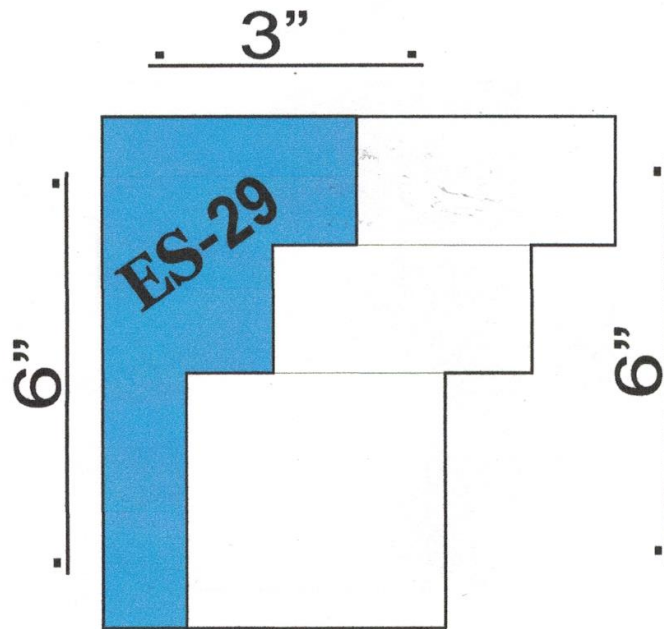

EXPRESS STUCCO SUPPLY

Standard SHAPES

TEL: 973 928 4435