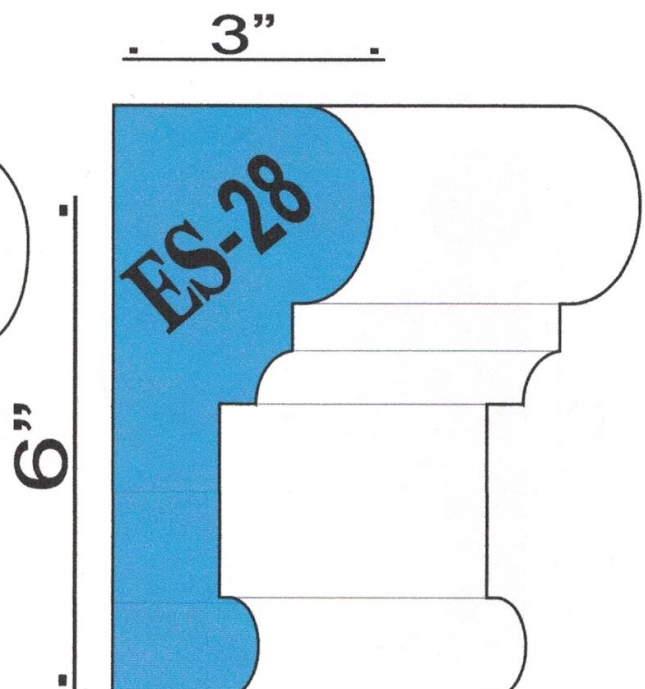

EXPRESS STUCCO SUPPLY

Standard SHAPES

TEL: 973 928 4435