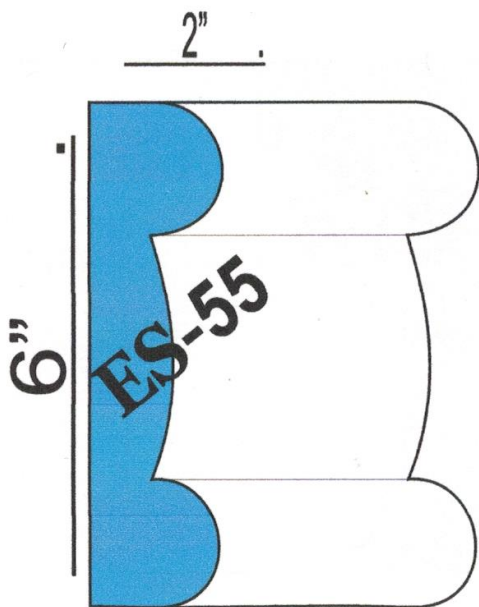

EXPRESS STUCCO SUPPLY

Standard SHAPES

TEL: 973 928 4435