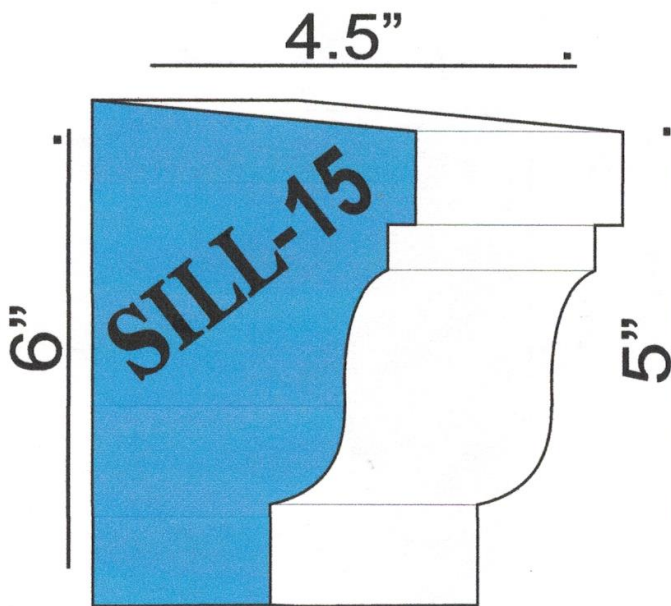

EXPRESS STUCCO SUPPLY

Standard SHAPES

TEL: 973 928 4435