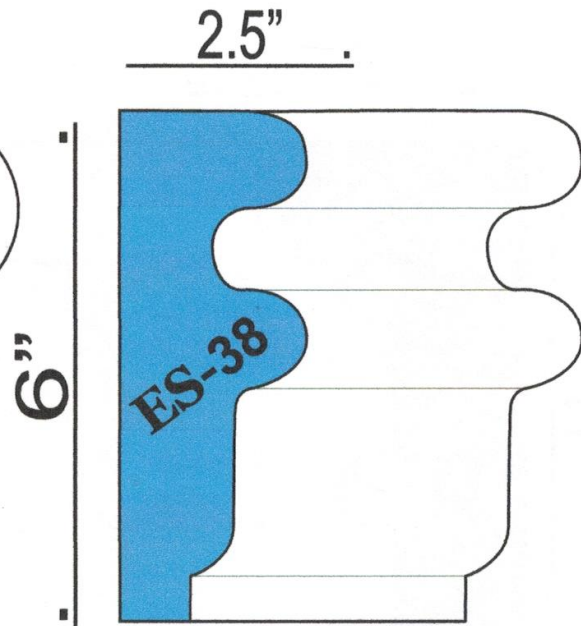

EXPRESS STUCCO SUPPLY

Standard SHAPES

TEL: 973 928 4435