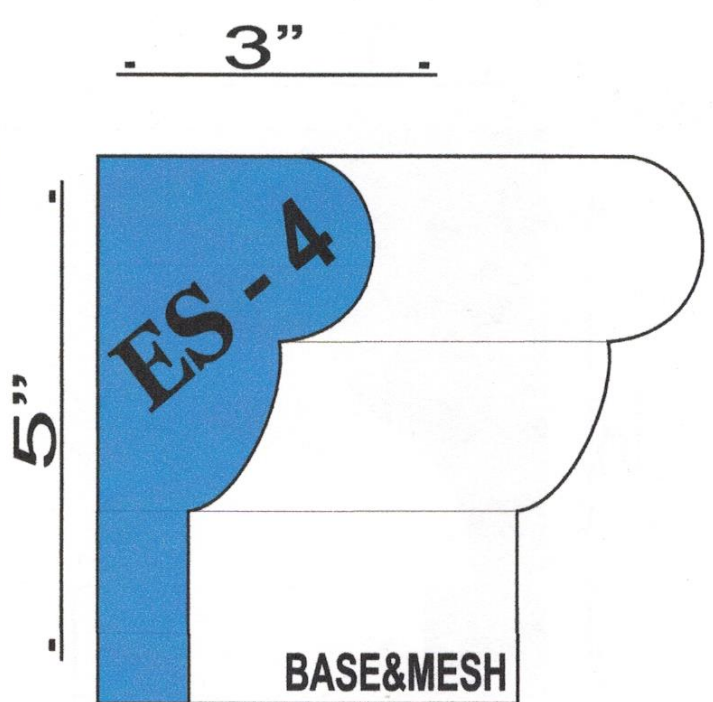

EXPRESS STUCCO SUPPLY

Standard SHAPES

TEL: 973 928 4435

TRIM