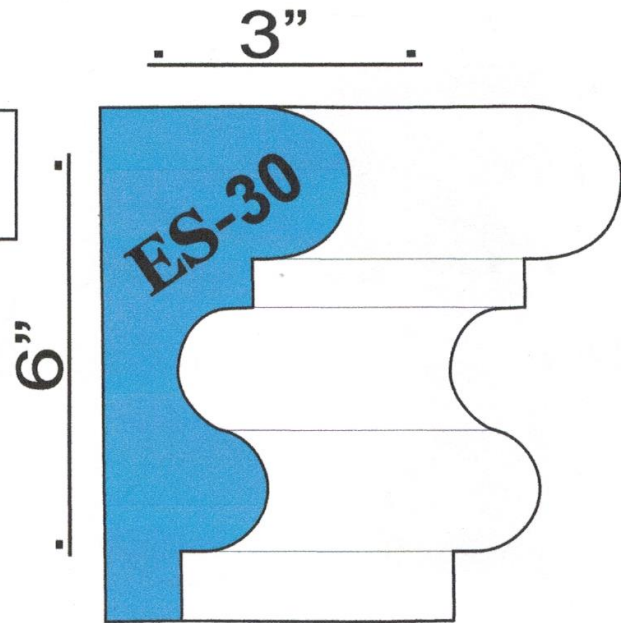

EXPRESS STUCCO SUPPLY

Standard SHAPES

TEL: 973 928 4435