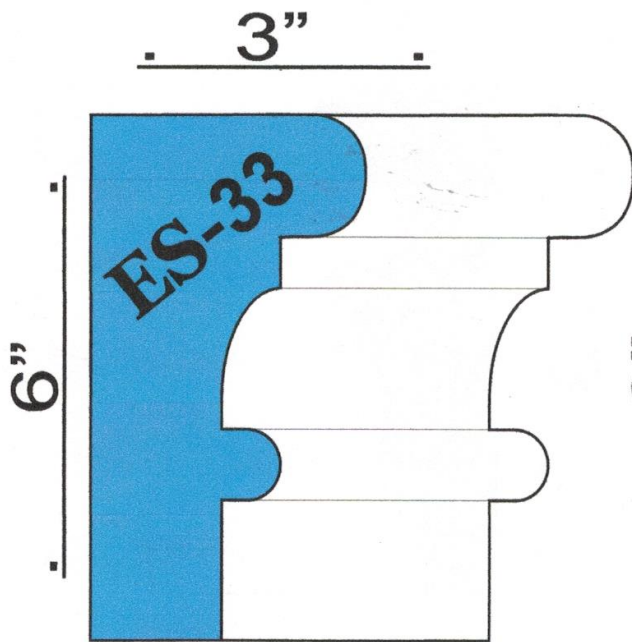

EXPRESS STUCCO SUPPLY

Standard SHAPES

TEL: 973 928 4435