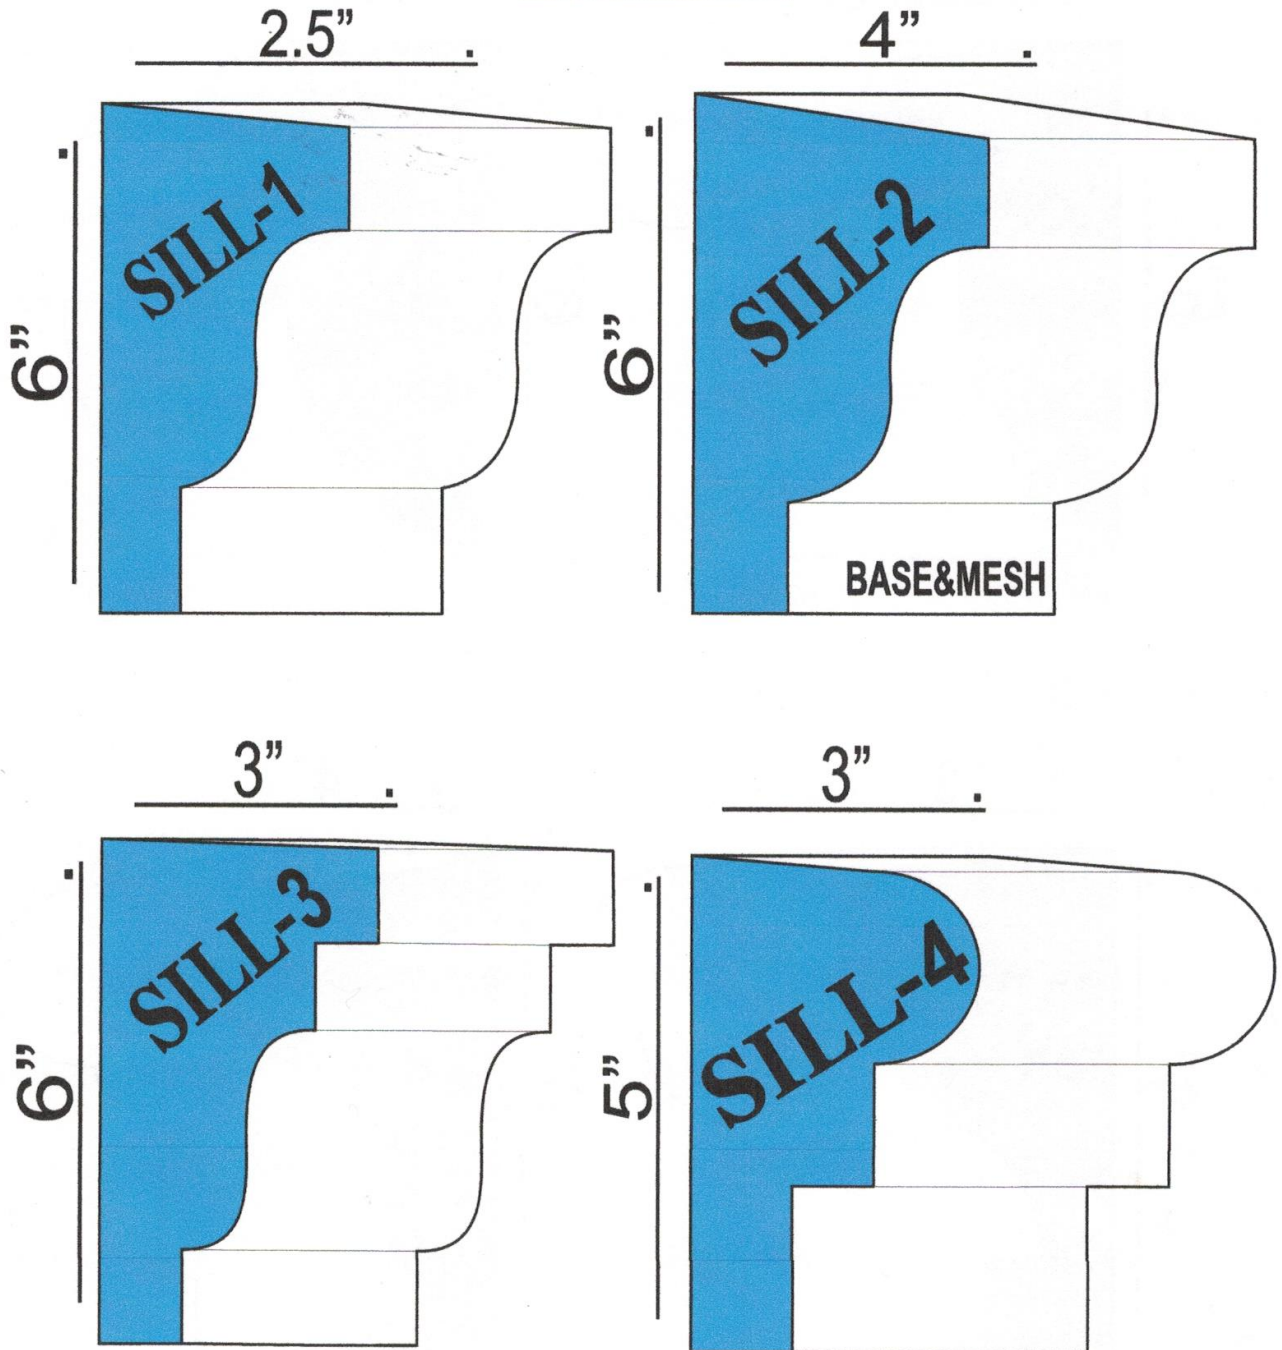

EXPRESS STUCCO SUPPLY

Standard SHAPES

TEL: 973 928 4435

SILL