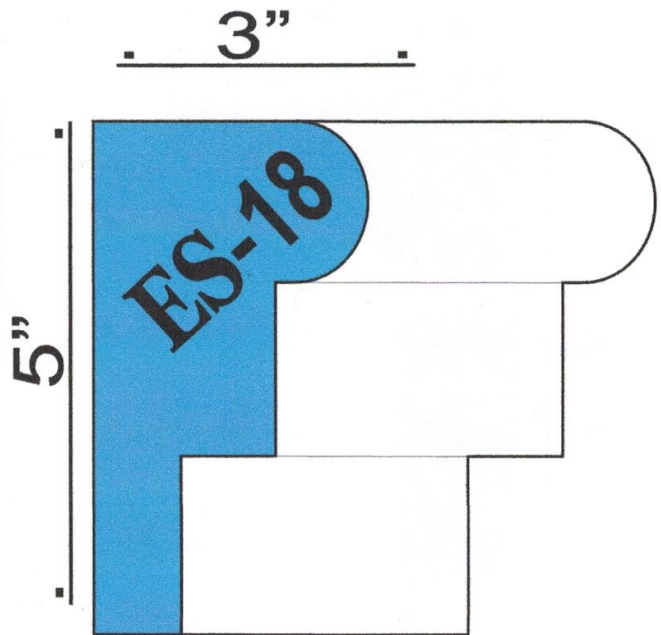

EXPRESS STUCCO SUPPLY

Standard SHAPES

TEL: 973 928 4435