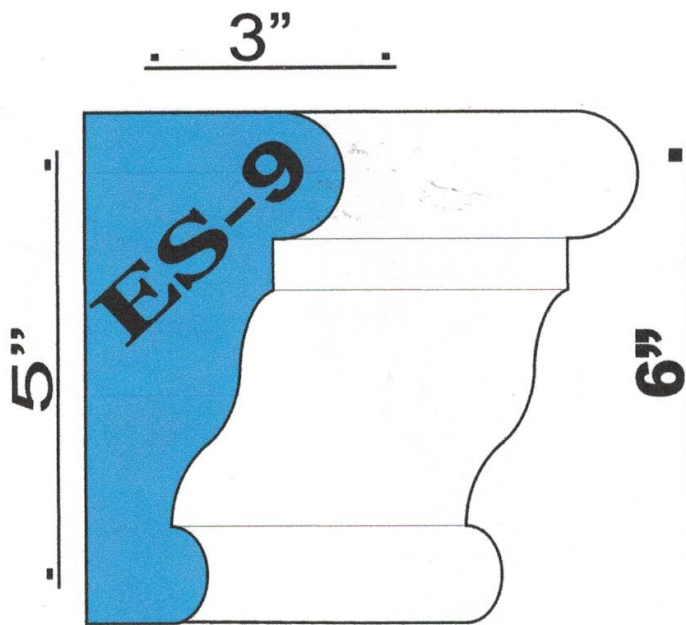

EXPRESS STUCCO SUPPLY

Standard SHAPES

TEL: 973 928 4435