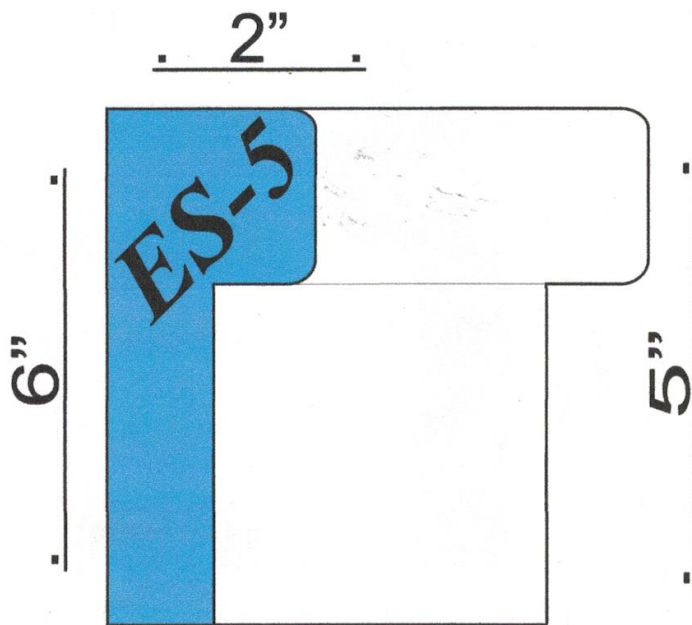

EXPRESS STUCCO SUPPLY

Standard SHAPES

TEL: 973 928 4435