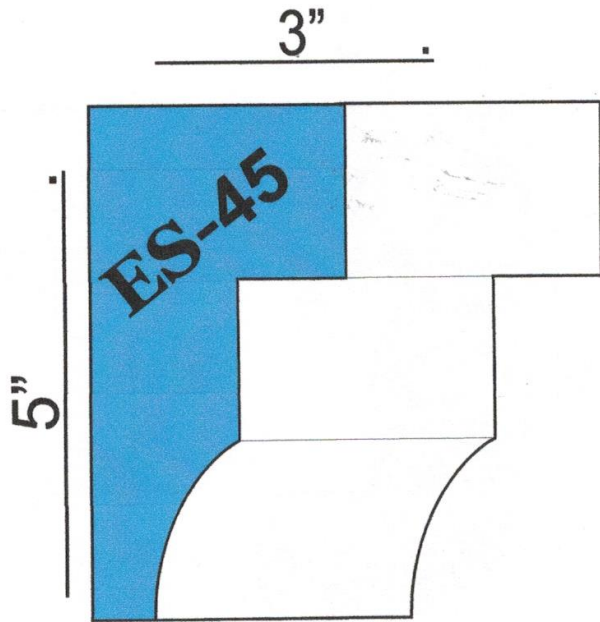

EXPRESS STUCCO SUPPLY

Standard SHAPES

TEL: 973 928 4435