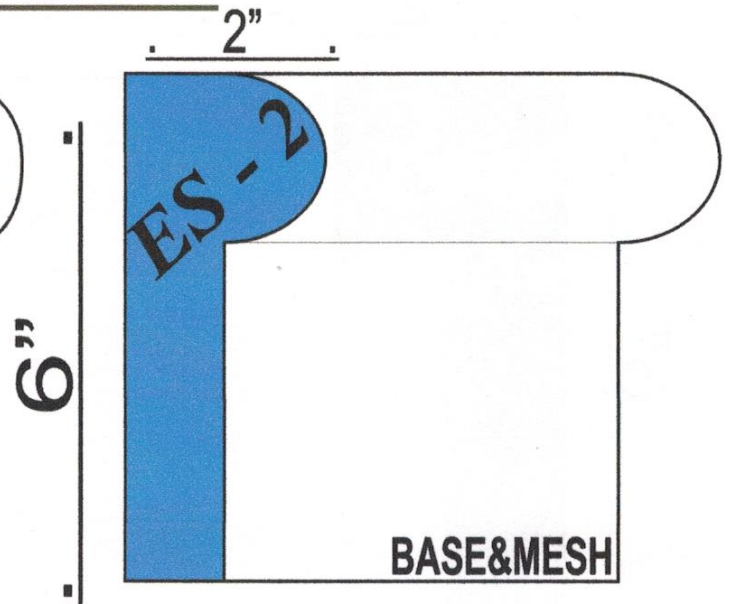

EXPRESS STUCCO SUPPLY

Standard SHAPES

TEL: 973 928 4435

TRIM