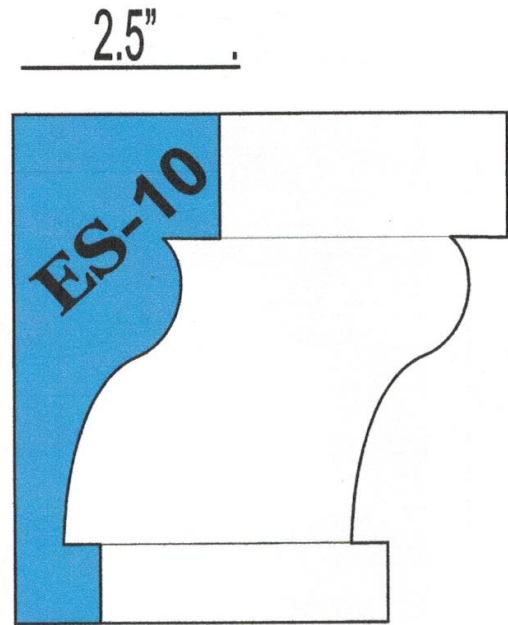

EXPRESS STUCCO SUPPLY

Standard SHAPES

TEL: 973 928 4435