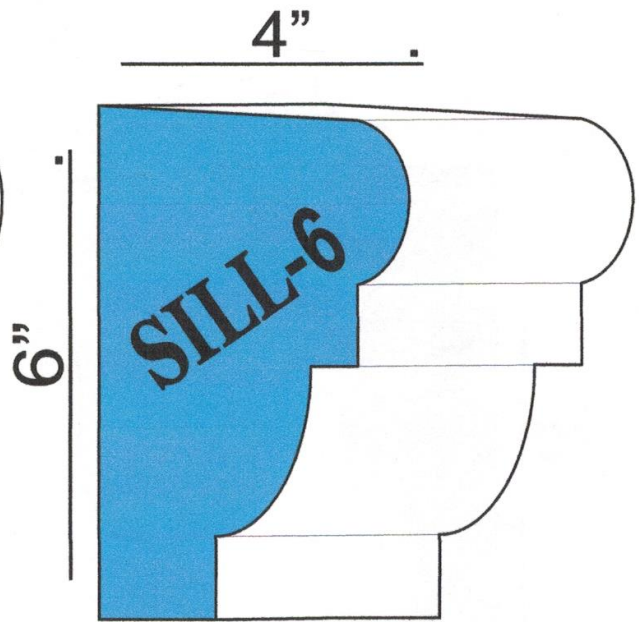

EXPRESS STUCCO SUPPLY

Standard SHAPES

TEL: 973 928 4435