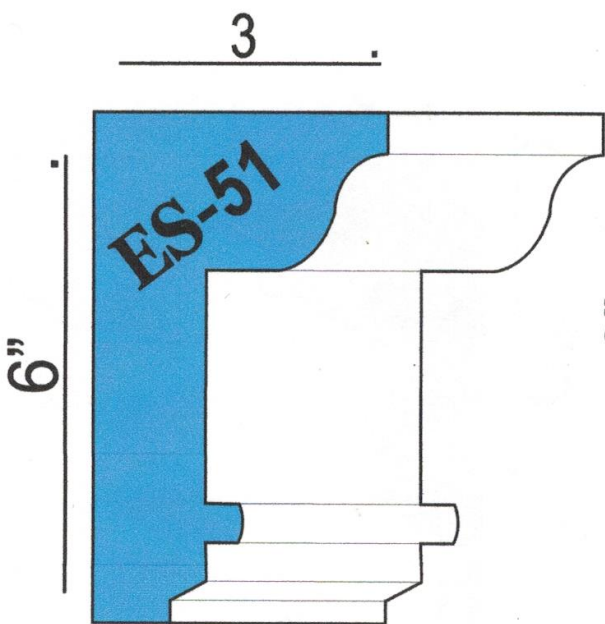

EXPRESS STUCCO SUPPLY

Standard SHAPES

TEL: 973 928 4435