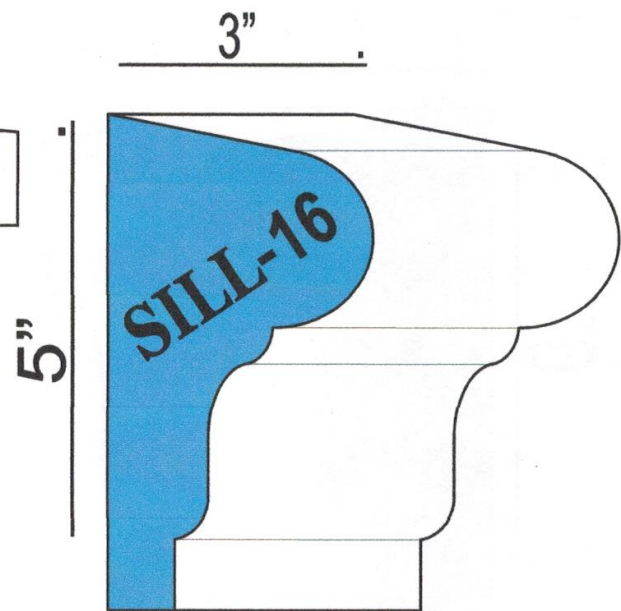

EXPRESS STUCCO SUPPLY

Standard SHAPES

TEL: 973 928 4435