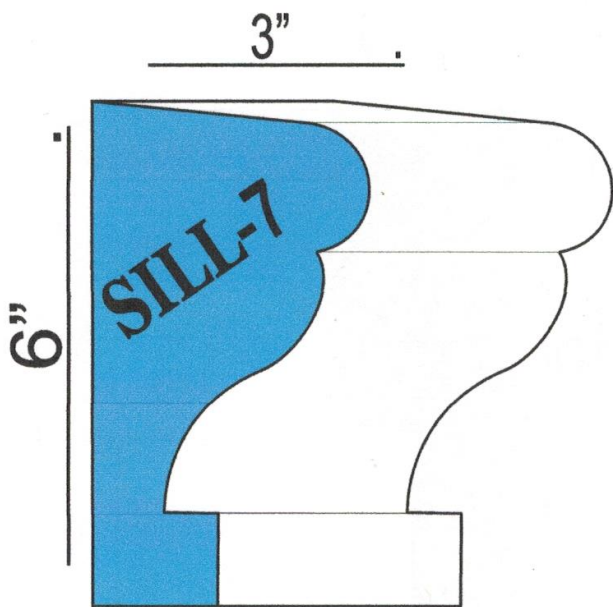

EXPRESS STUCCO SUPPLY

Standard SHAPES

TEL: 973 928 4435