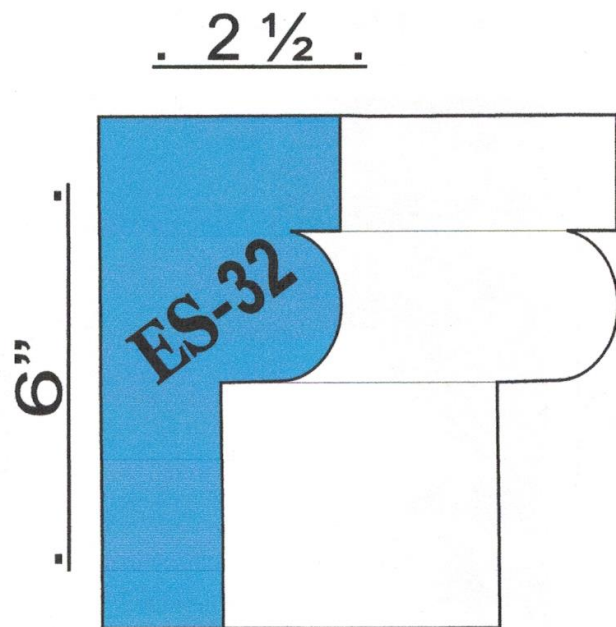

EXPRESS STUCCO SUPPLY

Standard SHAPES

TEL: 973 928 4435