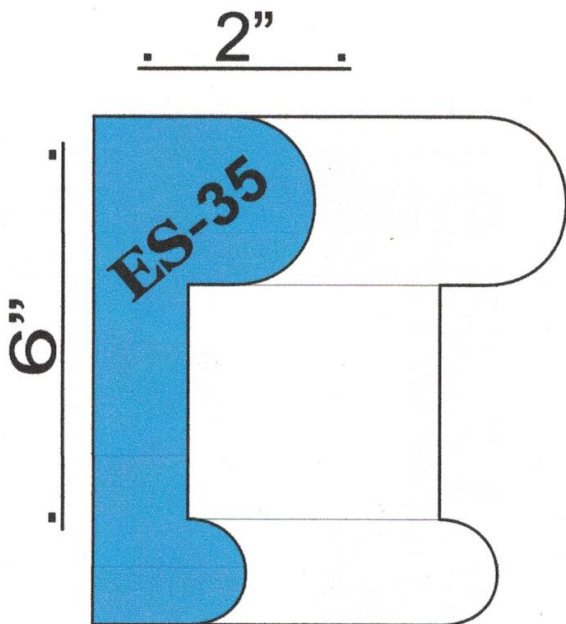

EXPRESS STUCCO SUPPLY

Standard SHAPES

TEL: 973 928 4435