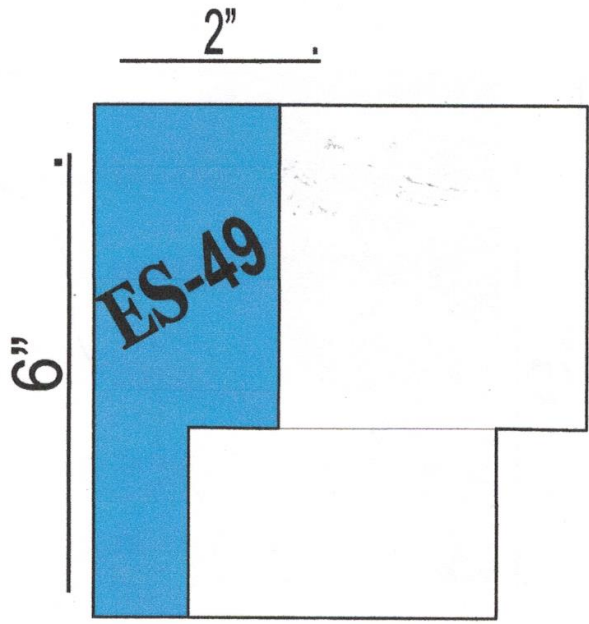

EXPRESS STUCCO SUPPLY

Standard SHAPES

TEL: 973 928 4435