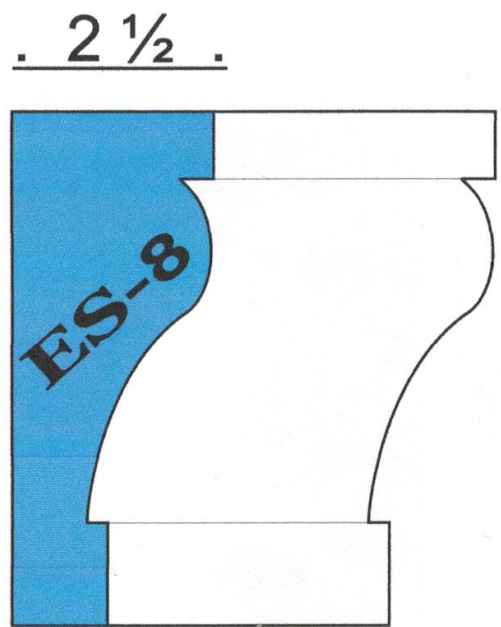

EXPRESS STUCCO SUPPLY

Standard SHAPES

TEL: 973 928 4435