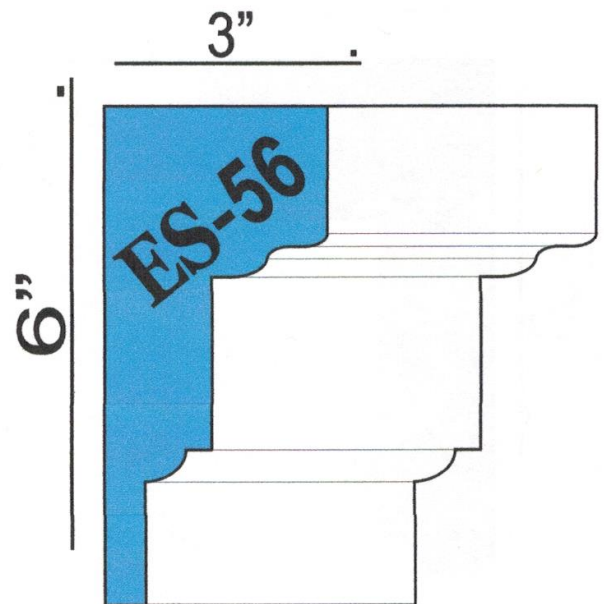

EXPRESS STUCCO SUPPLY

Standard SHAPES

TEL: 973 928 4435