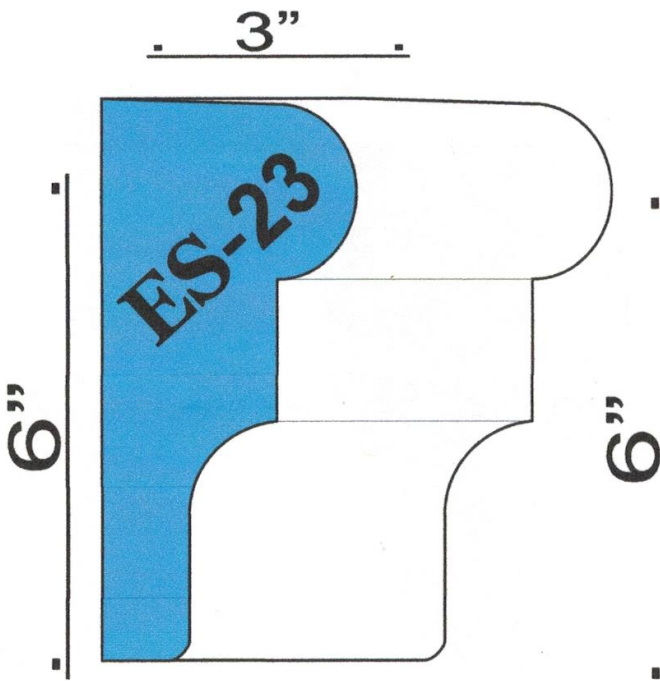

EXPRESS STUCCO SUPPLY

Standard SHAPES

TEL: 973 928 4435