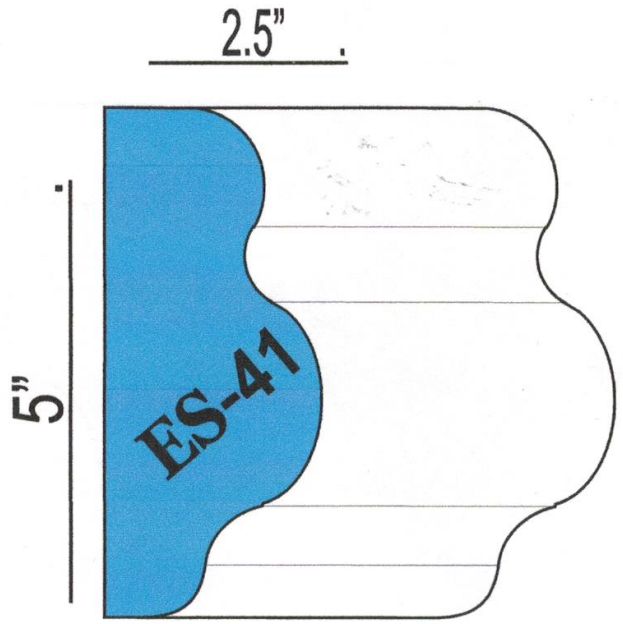

EXPRESS STUCCO SUPPLY

Standard SHAPES

TEL: 973 928 4435