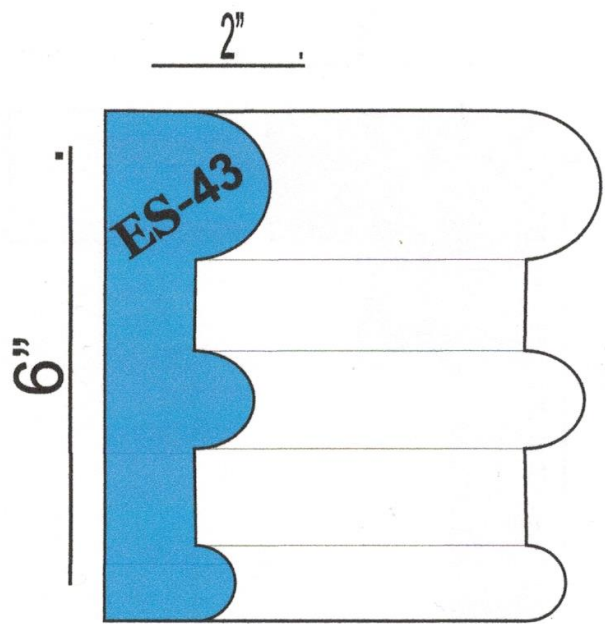

EXPRESS STUCCO SUPPLY

Standard SHAPES

TEL: 973 928 4435