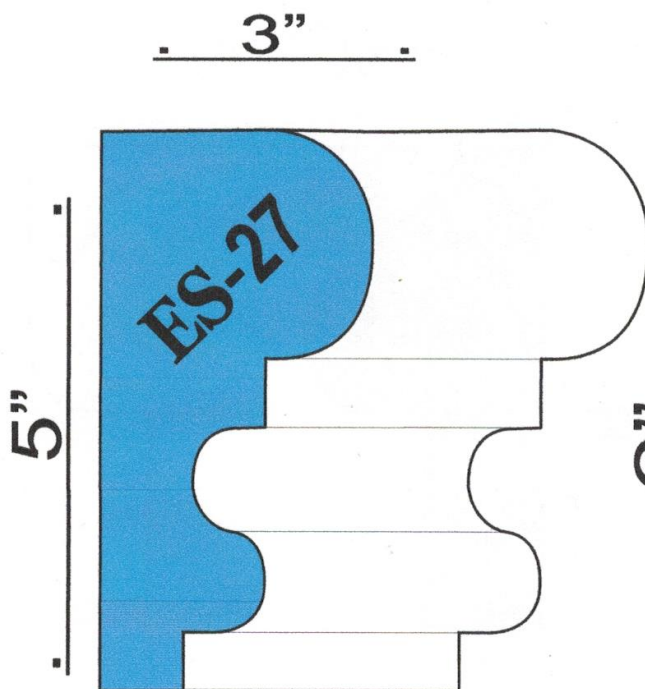

EXPRESS STUCCO SUPPLY

Standard SHAPES

TEL: 973 928 4435