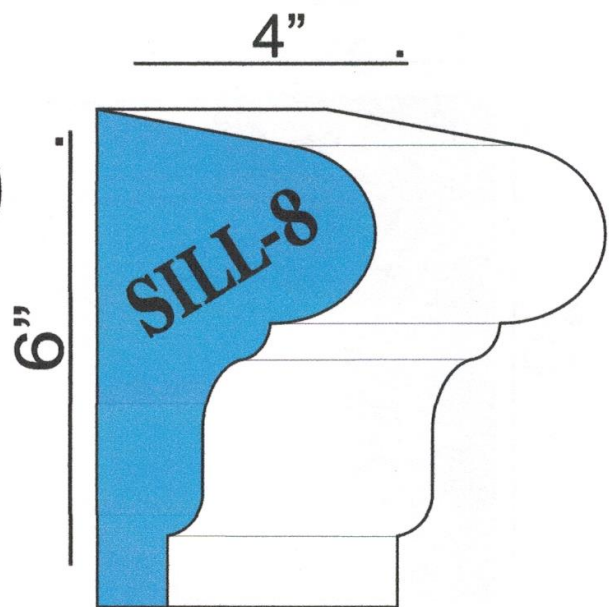

EXPRESS STUCCO SUPPLY

Standard SHAPES

TEL: 973 928 4435