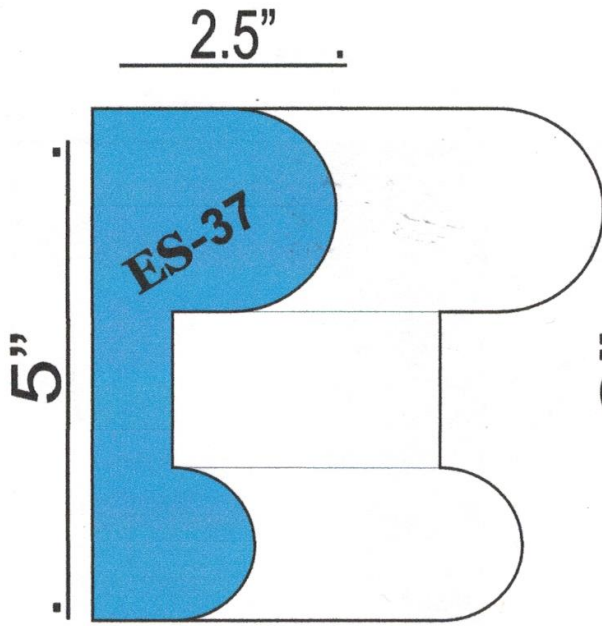

EXPRESS STUCCO SUPPLY

Standard SHAPES

TEL: 973 928 4435