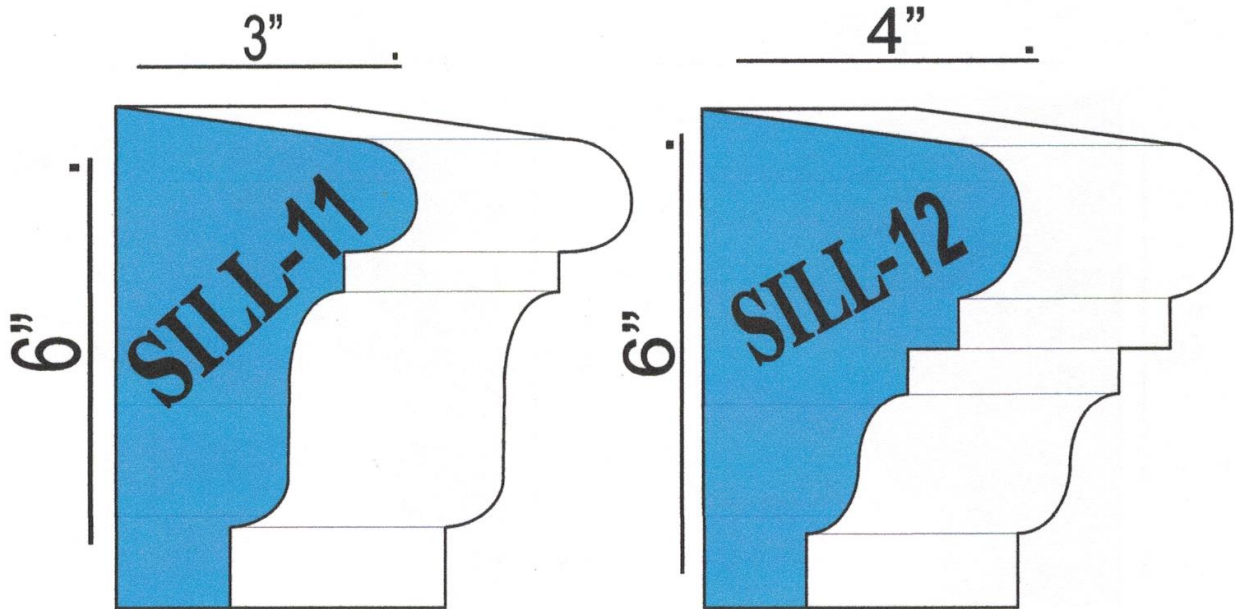

EXPRESS STUCCO SUPPLY

Standard SHAPES

TEL: 973 928 4435