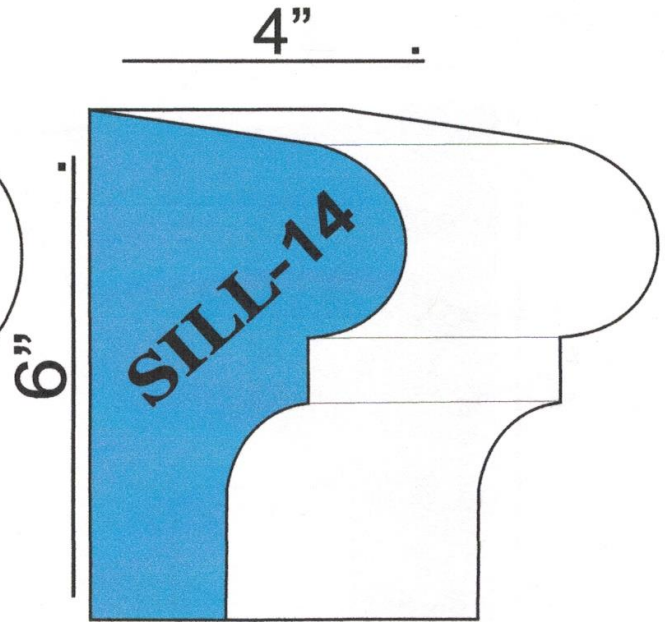

EXPRESS STUCCO SUPPLY

Standard SHAPES

TEL: 973 928 4435