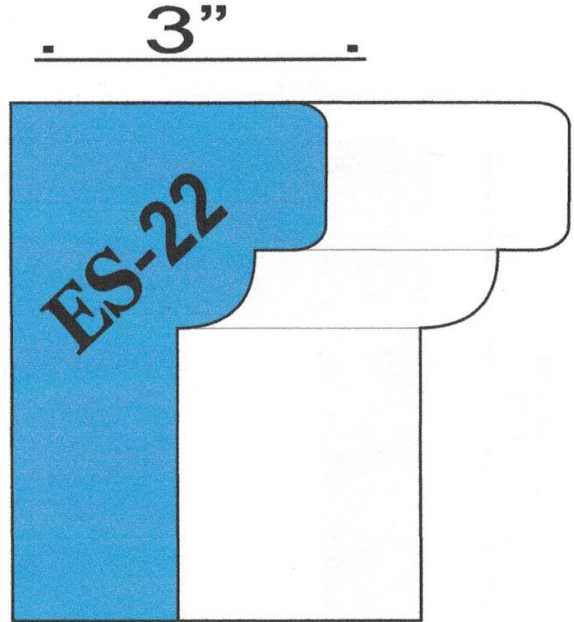

EXPRESS STUCCO SUPPLY

Standard SHAPES

TEL: 973 928 4435