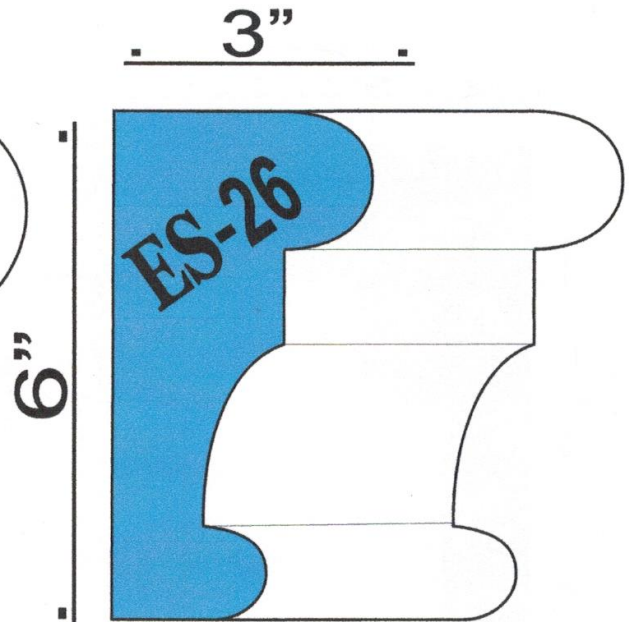

EXPRESS STUCCO SUPPLY

Standard SHAPES

TEL: 973 928 4435